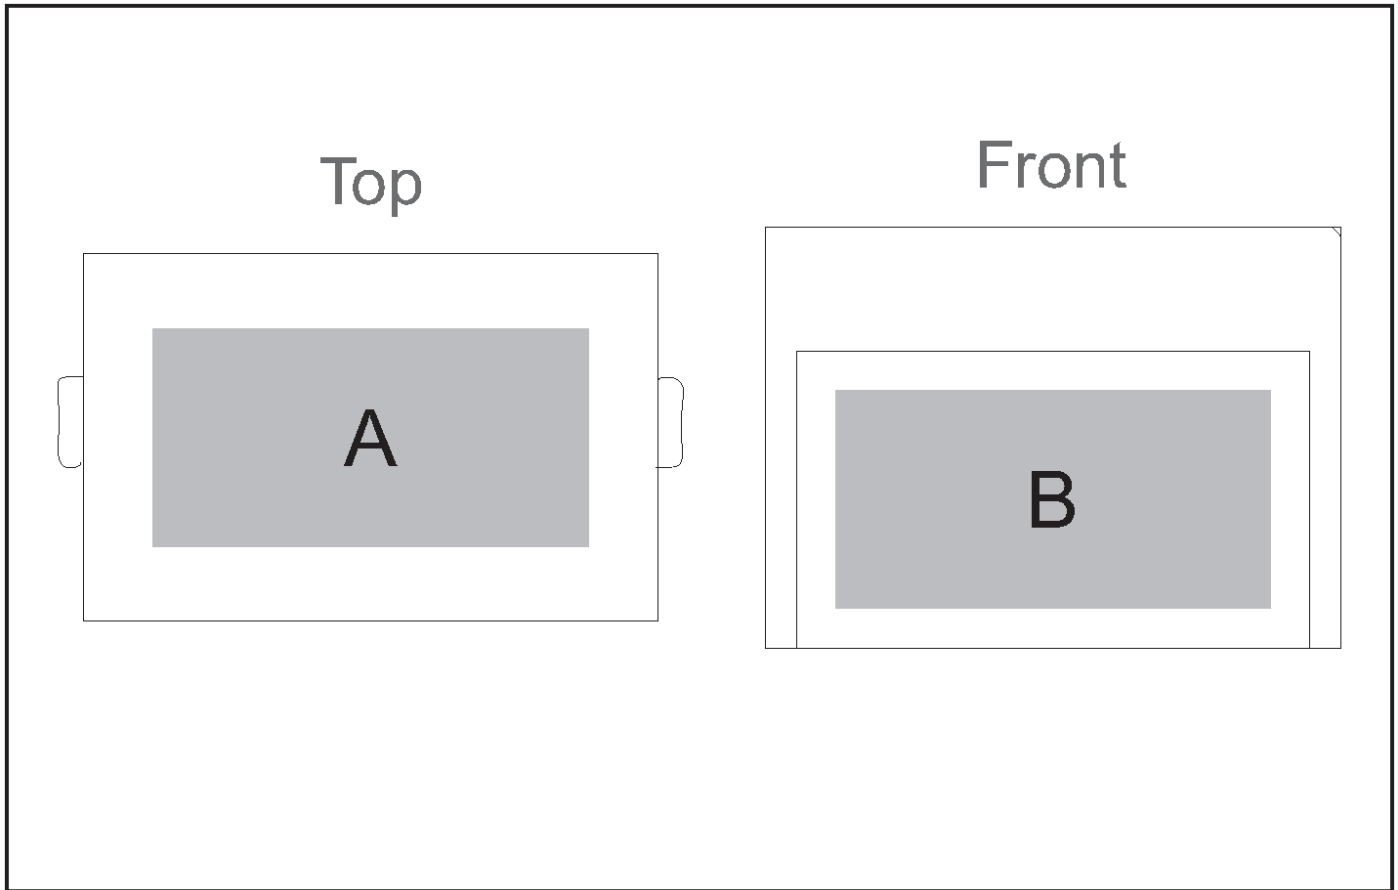

IDEA-0020

Altitude Buddy 6-Can Cooler

Also available in
**LOGO
24**
Check Logo24
guide and t's & c's

Need to know:

- Includes 1-Colour, 1-Position Screen Print (setup fee applies)
- **NB: Inclusive Branding is NOT applicable to Items marked as Reduced to Clear.**
- **Texture of Item will affect the Print**

Branding Options:

Position A

1. Screen Print (SB)
1 Colour
Size: 100mm wide x 50mm high
2. Digital Direct Transfer (DDT-D)
Full Colour
Size: 100mm wide x 50mm high

Position B

1. Screen Print (SB)
2 Colours
Size: 100mm wide x 50mm high
2. Digital Direct Transfer (DDT-D)
Full Colour
Size: 100mm wide x 50mm high